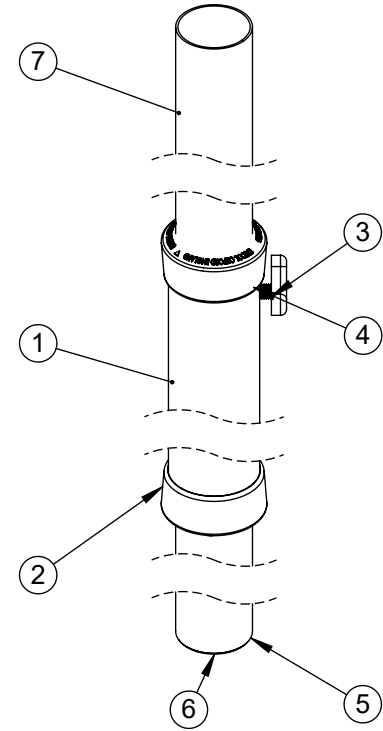

A

B

C

D

Telescopic 64Cm To 85Cm

BOM Table			
NO	Part Number	Description	QTY.
1	Par--20007969	2533 Telescopic Husk Socket	1
2	SCB	Standard Unicol Socket Cap external Black	2
3	Par--20004641	Punched Handwheel	2
4	SSS-IMP-3_4 BSFX3_8-HT-BO	Socket Set Screw 3/4 BSF X 3/8 (High Tensile Black Oxide)	2
5	Par--20023960	Column 152Mm	1
6	Par--20003026	Column Internal Bung CBI	1
7	410	410 Column (Standard)	1

Description		2533 Telescopic 64Cm To 85Cm	
UNLESS OTHERWISE SPECIFIED: DIMENSIONS ARE IN MILLIMETERS	Saved Date: 19 August 2021	DRW - REV REV - A-001	See Below - Special Notes
	Created Date: 02 September 2021		
SURFACE FINISH: Powder Coated	Created By Ashley Snowden	Material:	Part Number & Part Revision ASS--20054913 REV - A-001
	Unicol Engineering Green Road Oxford OX3 8EU	Gauge:	