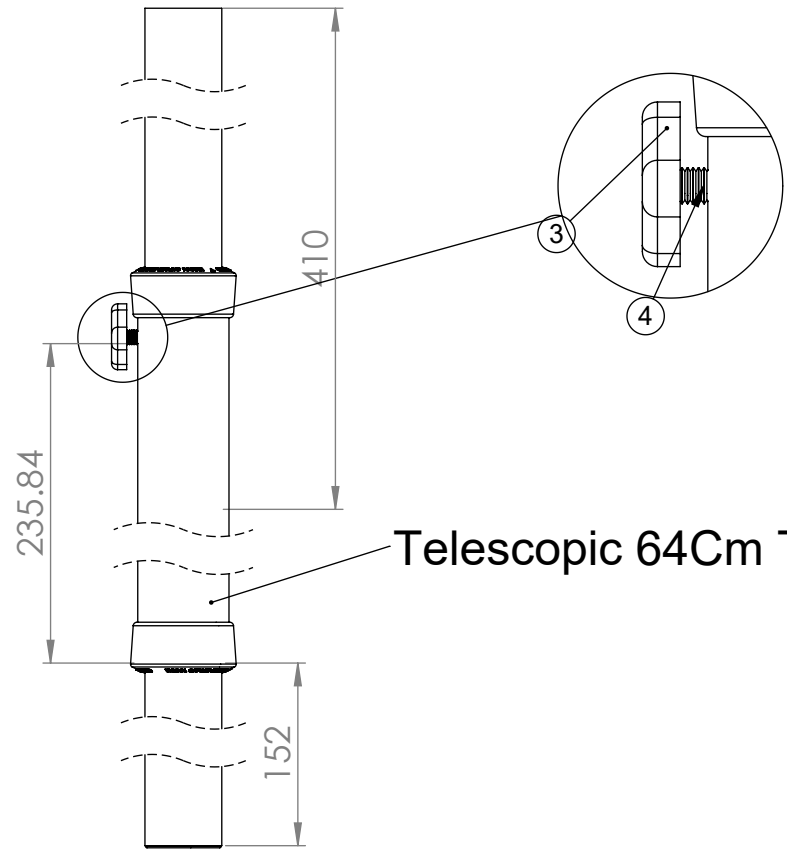

A

B

C

D

Telescopic 64Cm To 85Cm

BOM Table			
NO	Part Number	Description	QTY.
1	Par--20007969	2533 Telescopic Husk Socket	1
2	SCB	Standard Unicol Socket Cap external Black	2
3	Par--20004641	Punched Handwheel	2
4	SSS-IMP-3_4 BSFX3_8-HT-BO	Socket Set Screw 3/4 BSF X 3/8 (High Tensile Black Oxide)	2
5	Par--20023960	Column 152Mm	1
6	Par--20003026	Column Internal Bung CBI	1
7	410	410 Column (Standard)	1

Description		2533 Telescopic 64Cm To 85Cm	
UNLESS OTHERWISE SPECIFIED: DIMENSIONS ARE IN MILLIMETERS	Saved Date: 19 August 2021	DRW - REV REV - A-001	See Below - Special Notes
	Created Date: 02 September 2021		
SURFACE FINISH: Powder Coated	Created By Ashley Snowden	Material:	Part Number & Part Revision ASS--20054913 REV - A-001
	Unicol Engineering Green Road Oxford OX3 8EU	Gauge:	