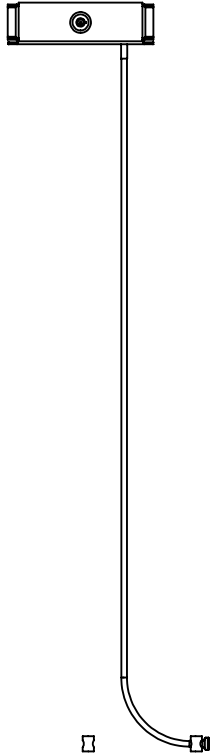

| BOM Table | | | |
|-----------|---------------|-----------------------------|---------------|
| ITEM NO. | PART NUMBER | Description | Default/ QTY. |
| 1 | Ass--20002047 | Tetherlock Security Bracket | 1 |
| 2 | GT80Cable | Tetherlock Cable 80Cm | 1 |
| 3 | GTFeral | Gt40 Feral | 2 |

800 Cable Length

1

3

2

| | | | | |
|--|--|---------------------------|------------|----------|
| Description | | Gt Tetherloc System 80 Cm | | |
| UNLESS OTHERWISE SPECIFIED: DIMENSIONS ARE IN MILLIMETERS | | Mod Date | 14/02/2019 | REVISION |
| SURFACE FINISH: Powder Coated | | Drawn Date: | 03/02/2014 | A-004 |
| DRAWN Ricky Clark | | Material | | |
| Unicol Engineering Green Road Oxford OX3 8EU | | Gauge | | DWG NO. |
| | | | | GT80 |
| | | | | A4 |

Bend Tool